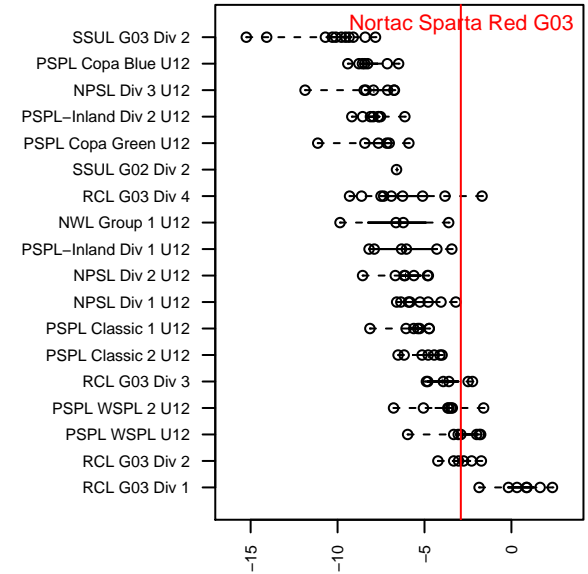

Nortac Sparta Red G03

FC Tacoma
 Tacoma, WA
 G03 total strength=834
 attack=1.05 defense=1.2
 fall league = PSPL WSPL U12
 spr league = Spr PSPL SuperLeague U12

alt names used:
 NORTAC SPARTA G03 Red
 Nortac Sparta G03 Red
 NORTAC SPARTA G03 RED (WA)
 Sparta G03 Red
 NORTAC SPARTA G03 Red
 NORTAC SPARTA G03 RED (WA)

Venues played:
 2015 Seattle United Cup GU12
 2015 Crossfire Select GU12 Gold
 2015 REDAPT Cup Gold U12
 2015 PSPL WSPL U12
 2015 Spr PSPL SuperLeague U12
 2015 WA Cup GU12 Gold/Silver U12

Nortac Sparta Red G03
 Dots are actual minus expected GF (blue circles) and GA (red triangles).
 Blue line is smoothed change in attack strength. Red is smoothed change in defense strength.

**attack and defense variance (black dot)
relative to other teams
and top 10 in region**

**attack and defense rating
relative to others at age
and all opponents in last 13 months**

Performance relative to 13 month average